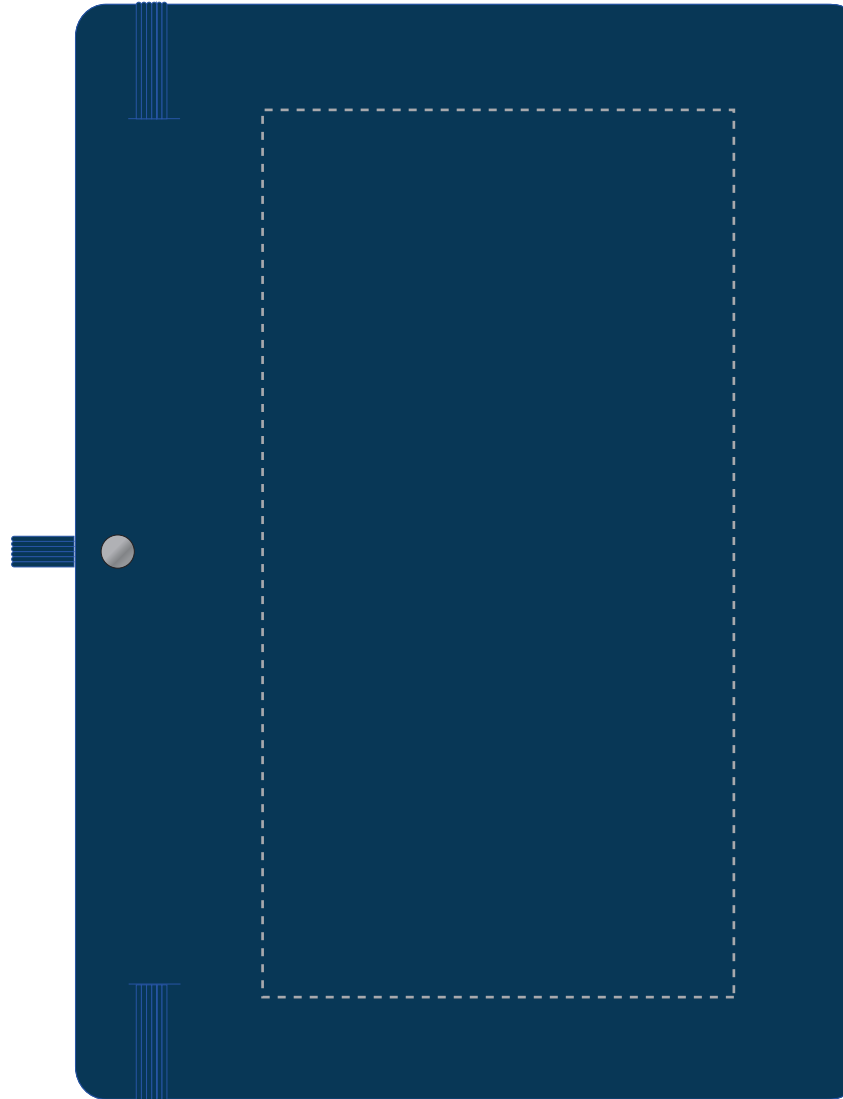

Your Ref:
Our Ref:

Quantity:
Version: 1

Product Code: QS0344
Product Colour: NAVY BLUE

PRINTING CONCERNS:

We stock this item in the following colours

PANTONE REFERENCE(S)

● Debossing/ Foil blocking

Due to the nature of the product the print position may vary by 2 - 3 mm

ARTWORK SCALE 50%
Back