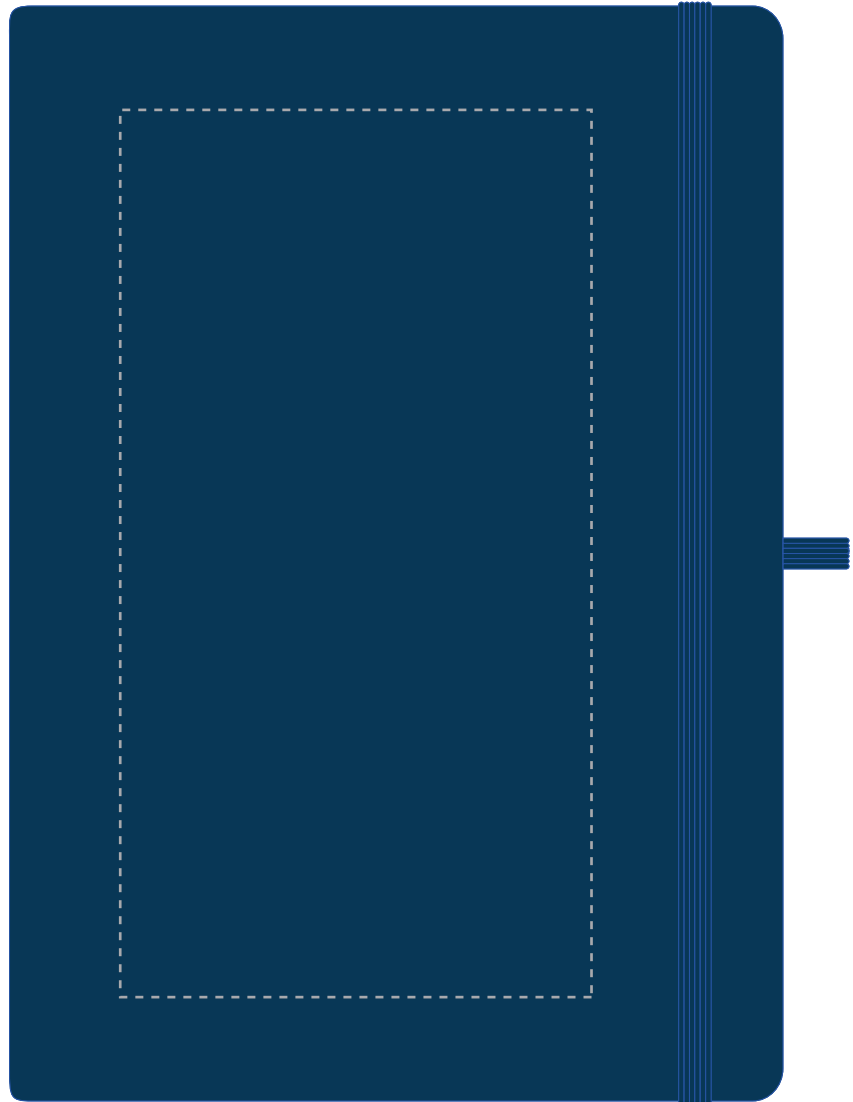

Your Ref:	Quantity:	Product Code: QS0344
Our Ref:	Version: 1	Product Colour: NAVY BLUE

PRINTING CONCERNS:

We stock this item in the following colours

**PANTONE REFERENCE(S)**

● Debossing/ Foil blocking

Due to the nature of the product the print position may vary by 2 - 3 mm

ARTWORK SCALE 50%
FrontProduct Image for visualisation
- colours may vary

- CENTRED TO PRINT AREA
- CENTRED TO NOTEBOOK

The dashed line is to demonstrate print area and will not appear on your printed item